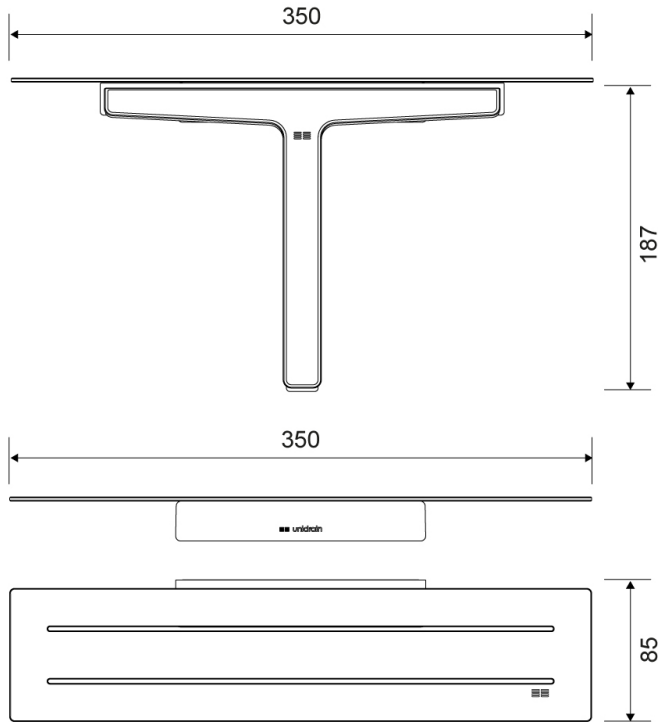

DATA SHEET

7013

Products